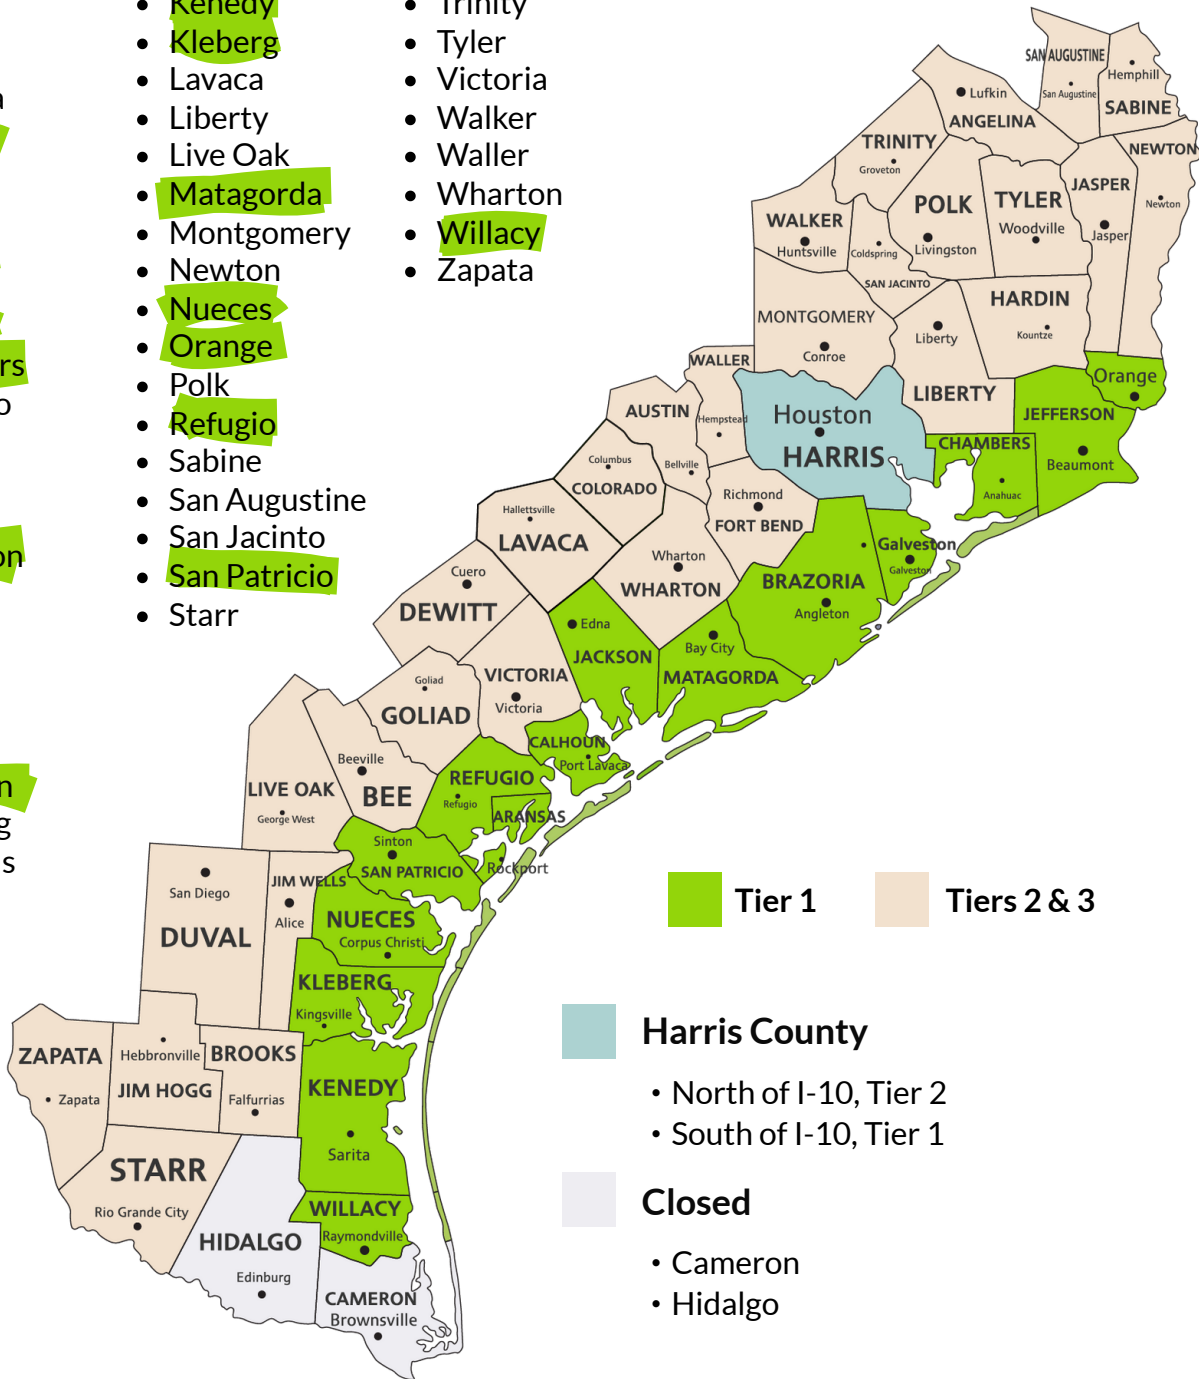

SWYFFT E&S COMMERCIAL TEXAS

Open

- Angelina
- **Aransas**
- Austin
- Bee
- **Brazoria**
- Brooks
- **Calhoun**
- **Chambers**
- Colorado
- DeWitt
- Duval
- Ft. Bend
- **Galveston**
- Goliad
- Hardin
- **Harris**
- **Jackson**
- Jasper
- **Jefferson**
- Jim Hogg
- Jim Wells
- **Kenedy**
- **Kleberg**
- Lavaca
- Liberty
- Live Oak
- **Matagorda**
- Montgomery
- Newton
- **Nueces**
- **Orange**
- Polk
- **Refugio**
- Sabine
- San Augustine
- San Jacinto
- **San Patricio**
- Starr
- Trinity
- Tyler
- Victoria
- Walker
- Waller
- Wharton
- **Willacy**
- Zapata

Tier 1 Tiers 2 & 3

Harris County

- North of I-10, Tier 2
- South of I-10, Tier 1

Closed

- Cameron
- Hidalgo