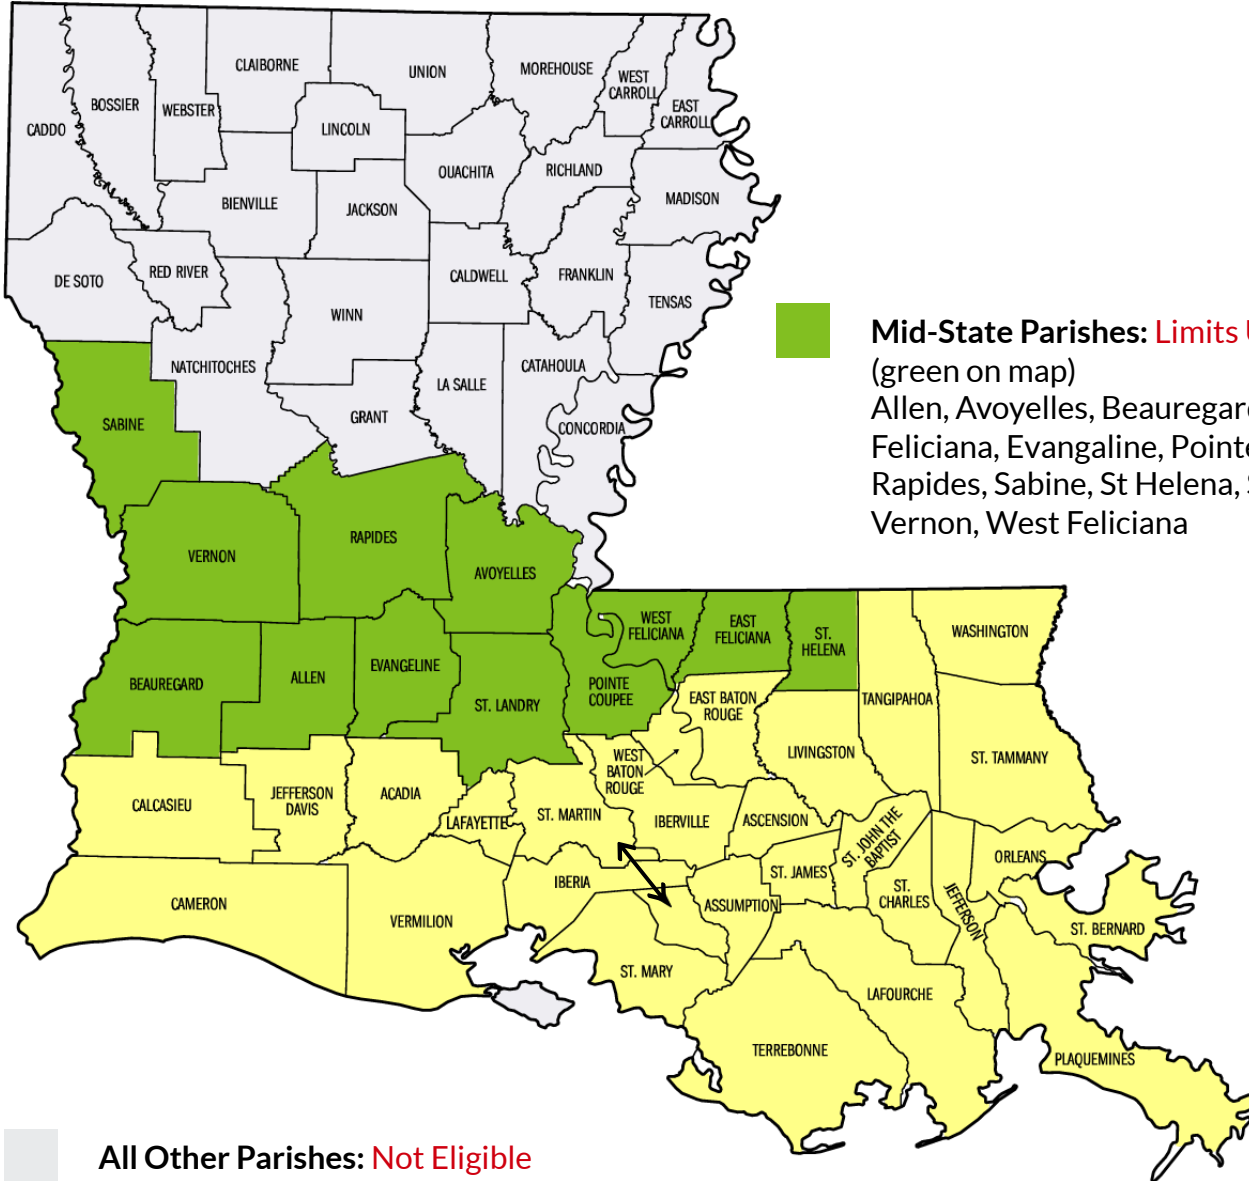

SWYFFT E&S COMMERCIAL LOUISIANA

Southern Parishes: Limits Up to \$12.5M (yellow on map)

Acadia, Ascension, Assumption, Cameron, Calcasieu, East Baton Rouge, Iberia, Iberville, Jefferson, Jefferson Davis, Lafayette, Lafourche, Livingston, Orleans, Plaquemines, St Bernard, St Charles, St James, St John the Baptist, St Martin, St Mary, St Tammany, Tangipahoa, Terrebonne, Vermilion, Washington, West Baton Rouge

Mid-State Parishes: Limits Up to \$20M (green on map)

Allen, Avoyelles, Beauregard, East Feliciana, Evangeline, Pointe Coupee, Rapides, Sabine, St Helena, St Landry, Vernon, West Feliciana

All Other Parishes: Not Eligible