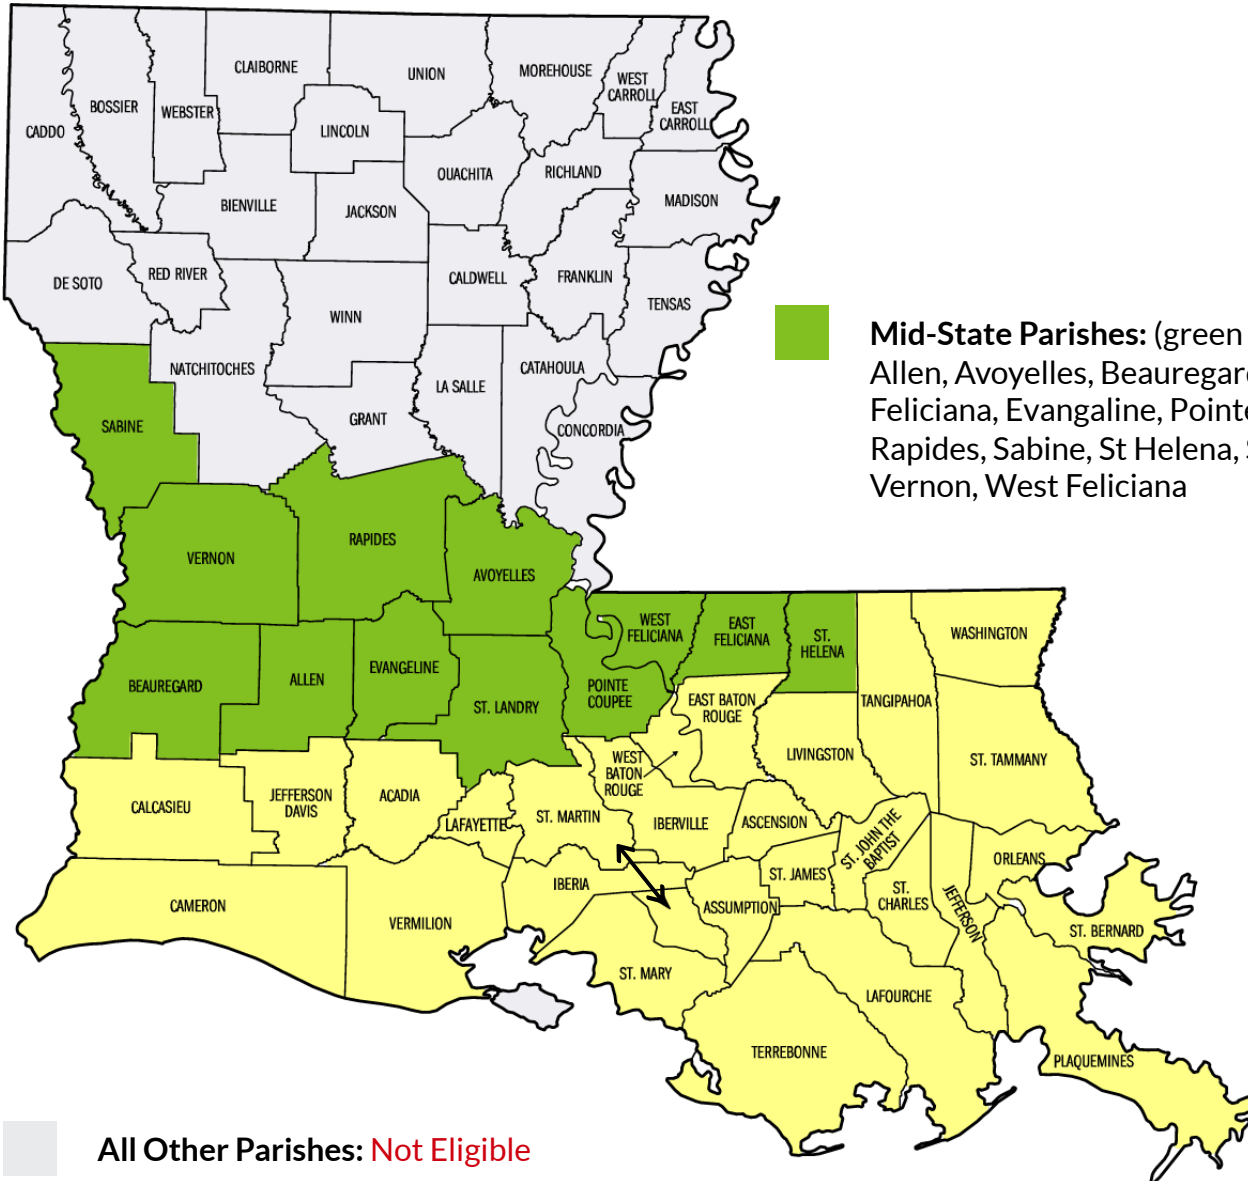

SWYFFT E&S HOMEOWNERS LOUISIANA

Southern Parishes: (yellow on map)

Acadia, Ascension, Assumption, Cameron, Calcasieu, East Baton Rouge, Iberia, Iberville, Jefferson, Jefferson Davis, Lafayette, Lafourche, Livingston, Orleans, Plaquemines, St Bernard, St Charles, St James, St John the Baptist, St Martin, St Mary, St Tammany, Tangipahoa, Terrebonne, Vermilion, Washington, West Baton Rouge

Mid-State Parishes: (green on map)

Allen, Avoyelles, Beauregard, East Feliciana, Evangeline, Pointe Coupee, Rapides, Sabine, St Helena, St Landry, Vernon, West Feliciana

All Other Parishes: **Not Eligible**